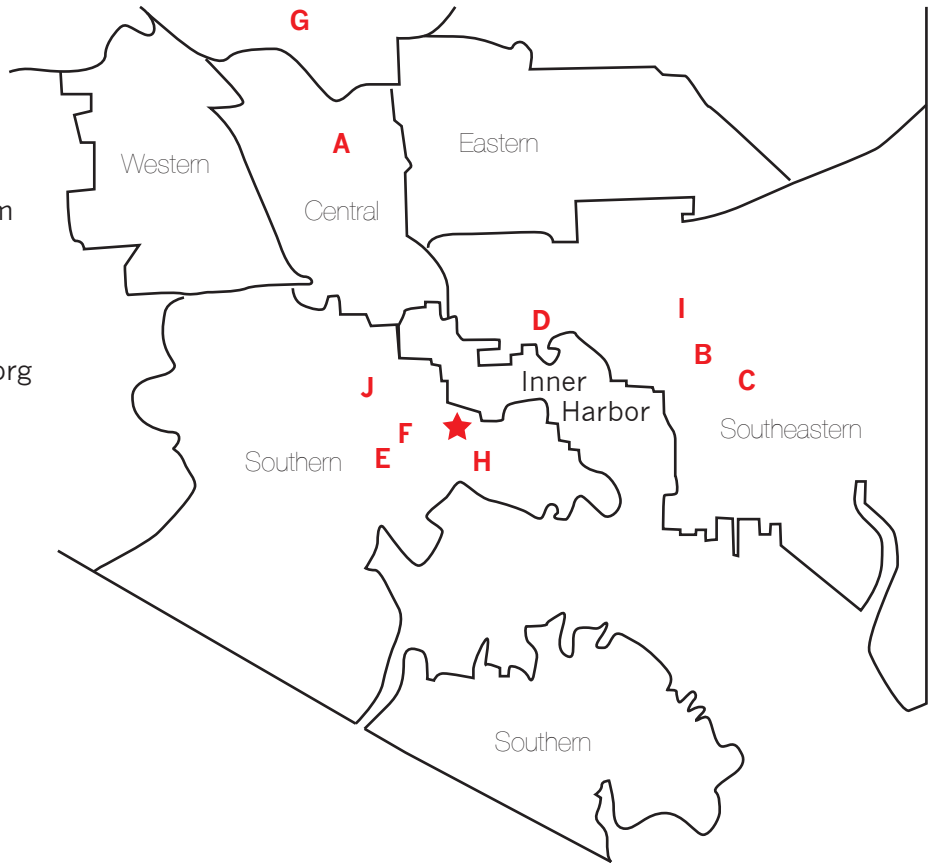

Specialty Groups Continued

- **I Tuesday Women's Group**
  Tuesdays | 6:30 – 8:30pm
  Erin Lonon | erin.lonon@gmail.com
- **J Monday Women's Groups**
  Mondays | 6:00pm
  Meleah Jensen | meleahheather@gmail.com

  Mondays | 6:00pm
  Emily Carlton | calton.emilyg@gmail.com

  Mondays | 6:00pm
  Beth Seremet | beth.seremet@gmail.com